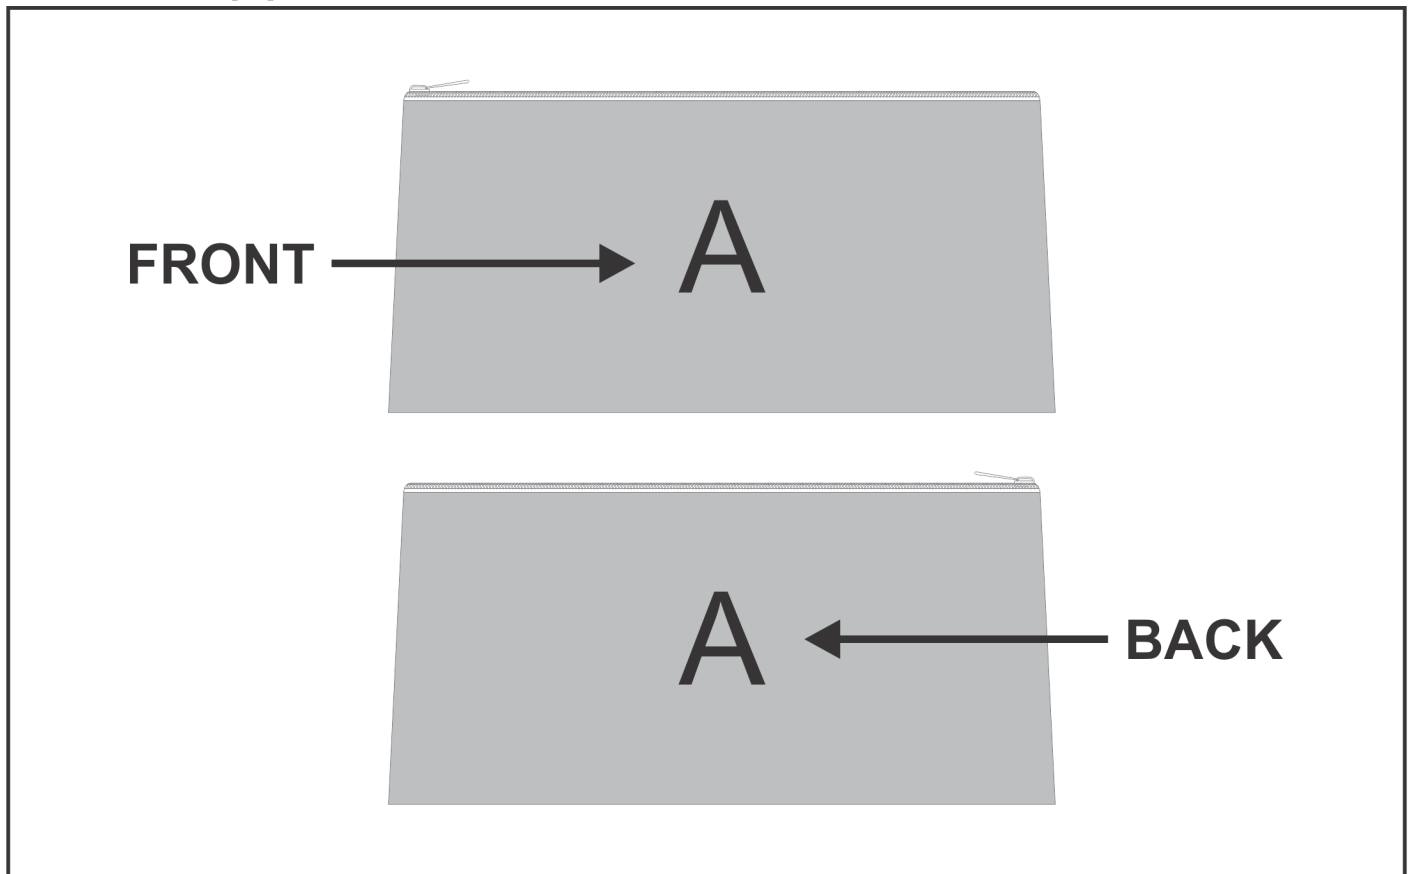

### Need to know:

- Includes 1-Position Sublimation (setup fees apply)
- **Please Note: We cannot guarantee 100% logo Alignment on all Brandable Panels.**

#### **Position A**

1. Custom Sublimation A (CPSUB-A)  
Full Colour  
Size: 348mm wide x 323mm high